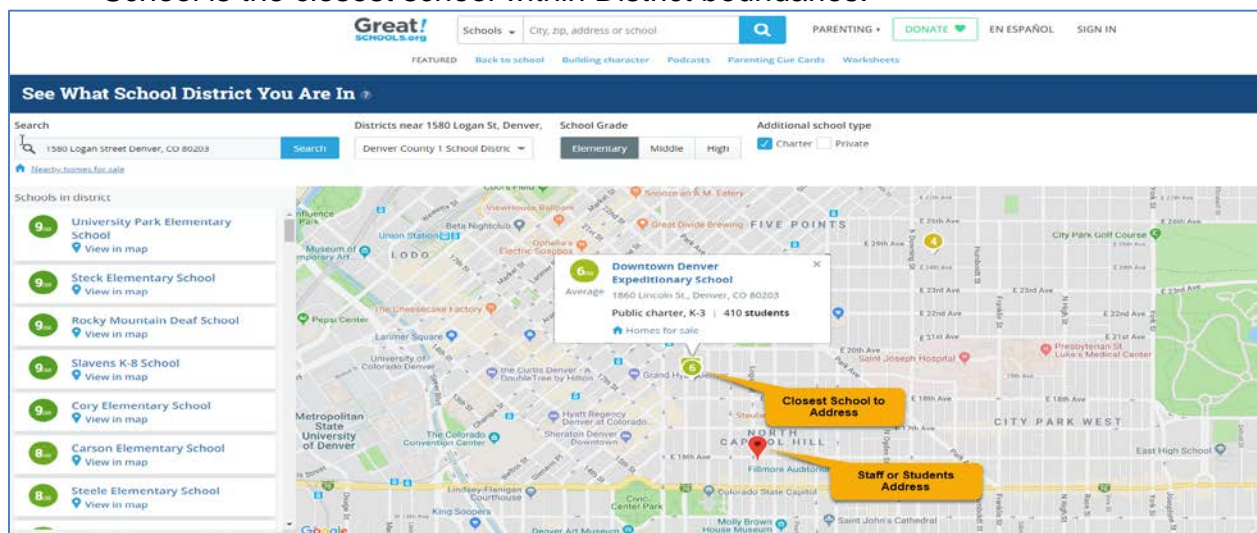

Guidance on Searching for Districts of Residence for Students and Staff

Please follow the below steps to search for the correct District of Residence code to use if you have a student or staff members address and need to populate this information into a related field in your Student Information and/or Plan Management System. Schools should always use the geographic district the student/parent resides in and not 8001 for CSI.

1. Navigate to the Colorado Great Schools site at: <https://www.greatschools.org/school-district-boundaries-map/>
2. In the Search box near on the left type in the address of the student or staff member and hit **Search**.

3. Enlarge the map near the pin of the address you typed in. Click on the pin for the closest school on the map to provide additional details. In our example, we have searched the CSI address and found that the Downtown Denver Expeditionary School is the closest school within District boundaries.

- After clicking on that pin, a new tab will open providing details about the school. Near the top you will see which school district the school nearest to the searched address is associated to. In this case, Denver County 1 School District is the District of Residence for that student or staff.
- Ensure you are using the map with boundaries rather than the schools listed on the left. In some cases, the address searched may exist near a School District boundary, so using the map will ensure you are selecting a school in the correct District.