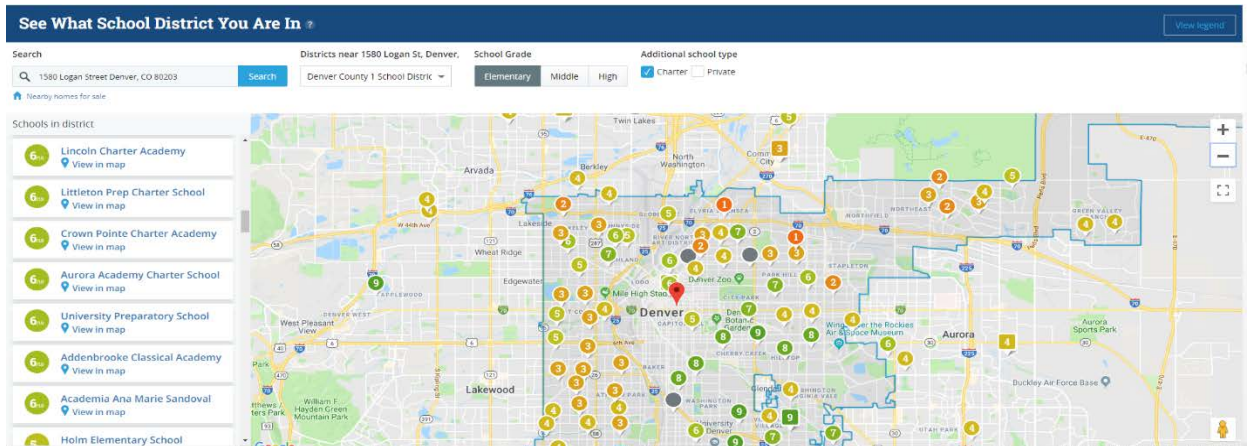

Guidance on Searching for Districts of Residence for Students and Staff

Please follow the below steps to search for the correct District of Residence code to use if you have a student or staff members address and need to populate this information into a related field in your Student Information and/or Plan Management System. Schools should always use the geographic district the student/parent resides in and not 8001 for CSI.

1. Navigate to the Colorado Great Schools site at: <https://www.greatschools.org/school-district-boundaries-map/>
2. In the Search box near on the left type in the address of the student or staff member and hit **Search**.

3. Enlarge the map near the pin of the address you typed in. Click on the pin for the closest school on the map to provide additional details. In our example, we have searched the CSI address and found that the Downtown Denver Expeditionary School is the closest school within District boundaries.

- After clicking on that pin, a new tab will open providing details about the school. Near the top you will see which school district the school nearest to the searched address is associated to. In this case, Denver County 1 School District is the District of Residence for that student or staff.
- Ensure you are using the map with boundaries rather than the schools listed on the left. In some cases, the address searched may exist near a School District boundary, so using the map will ensure you are selecting a school in the correct District.