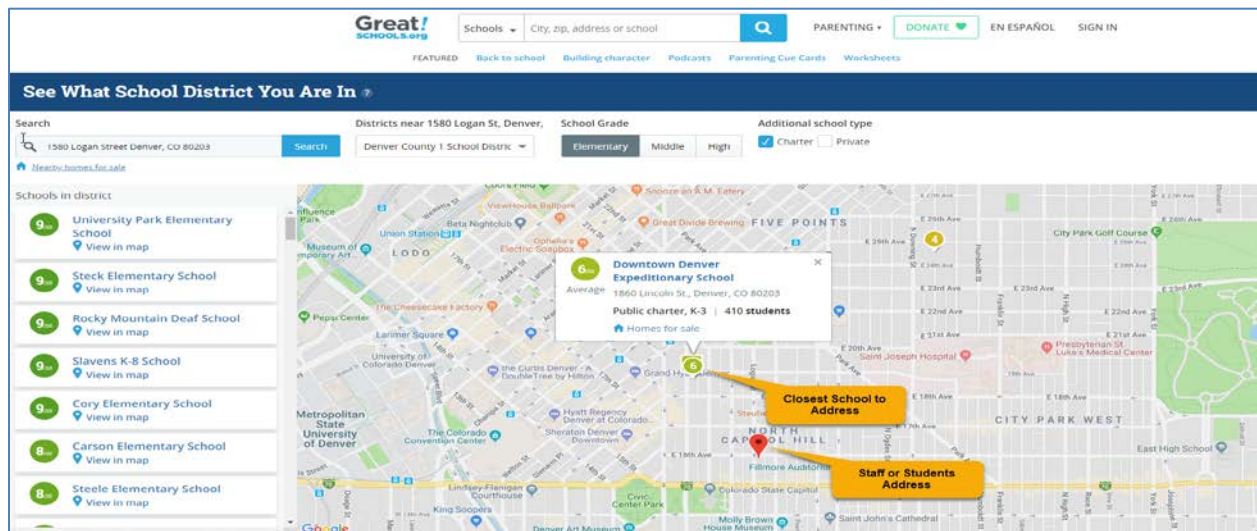

Guidance on Searching for Districts of Residence for Students and Staff

Please follow the below steps to search for the correct District of Residence code to use if you have a student or staff members address and need to populate this information into a related field in your Student Information System. Schools should always use the geographic district the student/parent resides in and not 8001 for CSI.

1. Navigate to the Colorado Great Schools site at: <https://www.greatschools.org/school-district-boundaries-map/>
2. In the Search box near on the left type in the address of the student or staff member and hit **Search**.

3. Enlarge the map near the pin of the address you typed in. Click on the pin for the closest school on the map to provide additional details. In our example, we have searched the CSI address and found that the Downtown Denver Expeditionary School is the closest school within District boundaries.

- After clicking on that pin, a new tab will open providing details about the school. Near the top you will see which school district the school nearest to the searched address is associated to. In this case, Denver County 1 School District is the District of Residence for that student or staff.
- Ensure you are using the map with boundaries rather than the schools listed on the left. In some cases, the address searched may exist near a School District boundary, so using the map will ensure you are selecting a school in the correct District.