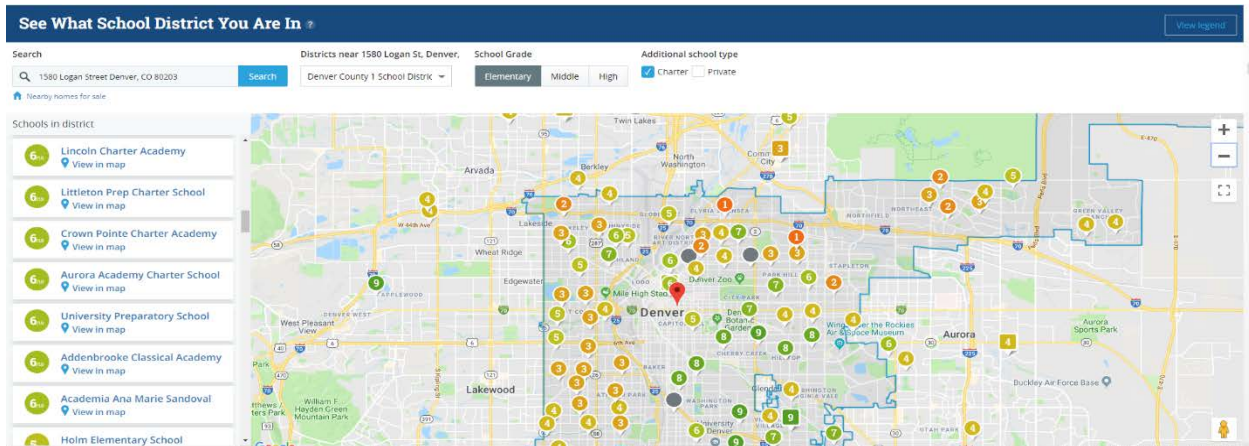

Guidance on Searching for Districts of Residence for Students and Staff

Please follow the below steps to search for the correct District of Residence code to use if you have a student or staff members address and need to populate this information into a related field in your Student Information System. Schools should always use the geographic district the student/parent resides in and not 8001 for CSI.

1. Navigate to the Colorado Great Schools site at: <https://www.greatschools.org/school-district-boundaries-map/>
2. In the Search box near on the left type in the address of the student or staff member and hit **Search**.

3. Enlarge the map near the pin of the address you typed in. Click on the pin for the closest school on the map to provide additional details. In our example, we have searched the CSI address and found that the Downtown Denver Expeditionary School is the closest school within District boundaries.

- After clicking on that pin, a new tab will open providing details about the school. Near the top you will see which school district the school nearest to the searched address is associated to. In this case, Denver County 1 School District is the District of Residence for that student or staff.
- Ensure you are using the map with boundaries rather than the schools listed on the left. In some cases, the address searched may exist near a School District boundary, so using the map will ensure you are selecting a school in the correct District.