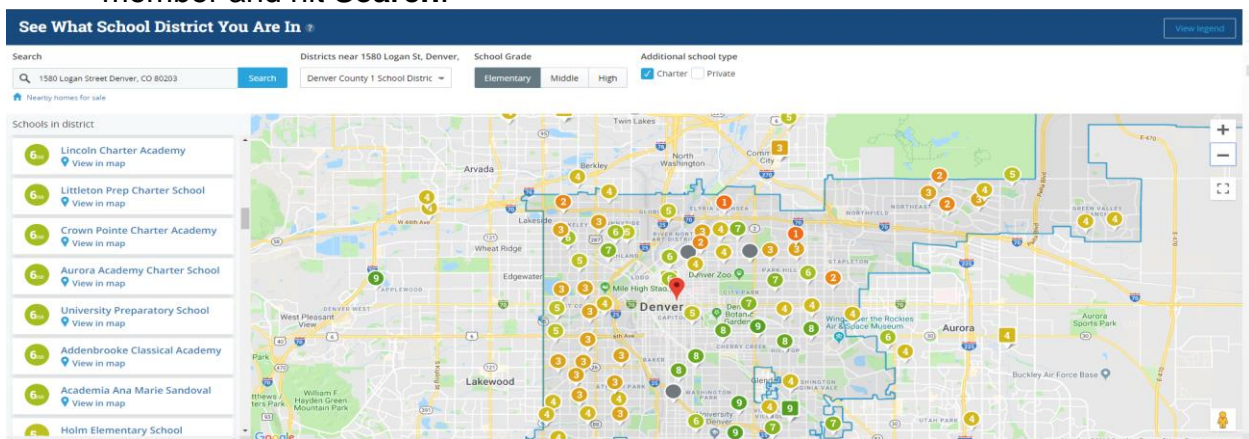

Guidance on Searching for Districts of Residence for Students and Staff

Please follow the below steps to search for the correct District of Residence code to use if you have a student or staff members address and need to populate this information into a related field in your Student Information System.

1. Navigate to the Colorado Great Schools site at: <https://www.greatschools.org/school-district-boundaries-map/>
2. In the Search box near on the left type in the address of the student or staff member and hit **Search**.

3. Enlarge the map near the pin of the address you typed in. Click on the pin for the closest school on the map to provide additional details. In our example, we have searched the CSI address and found that the Downtown Denver Expeditionary School is the closest school within District boundaries.

- After clicking on that pin, a new tab will open providing additional details of the school. Near the top you will see which school district the school nearest to the searched address is associated to. In this case, Denver County 1 School District is the District of Residence for that student or staff.
- Ensure you are using the map with boundaries rather than the schools listed on the left. In some cases, the address searched may exist near a School District boundary, so using the map will ensure you are selecting a school in that District.