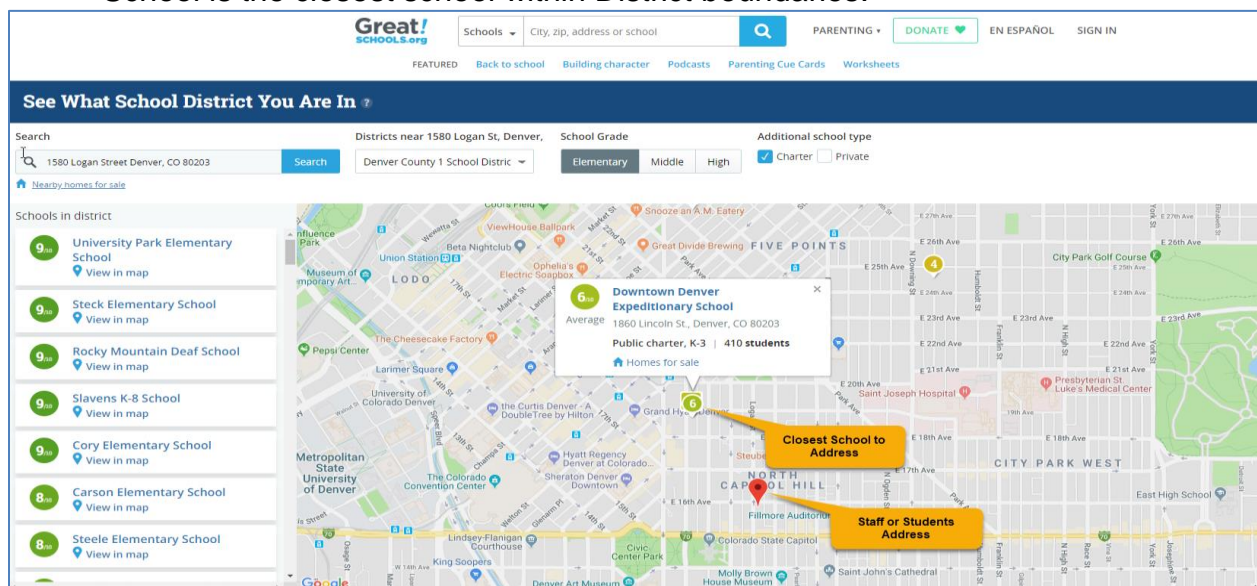

Guidance on Searching for Districts of Residence for Students and Staff

Please follow the below steps to search for the correct District of Residence code to use if you have a student or staff members address and need to populate this information into a related field in your Student Information System.

1. Navigate to the Colorado Great Schools site at: <https://www.greatschools.org/school-district-boundaries-map/>
2. In the Search box near on the left type in the address of the student or staff member and hit **Search**.

3. Enlarge the map near the pin of the address you typed in. Click on the pin for the closest school on the map to provide additional details. In our example, we have searched the CSI address and found that the Downtown Denver Expeditionary School is the closest school within District boundaries.

- After clicking on that pin, a new tab will open providing additional details of the school. Near the top you will see which school district the school nearest to the searched address is associated to. In this case, Denver County 1 School District is the District of Residence for that student or staff.
- Ensure you are using the map with boundaries rather than the schools listed on the left. In some cases, the address searched may exist near a School District boundary, so using the map will ensure you are selecting a school in that District.